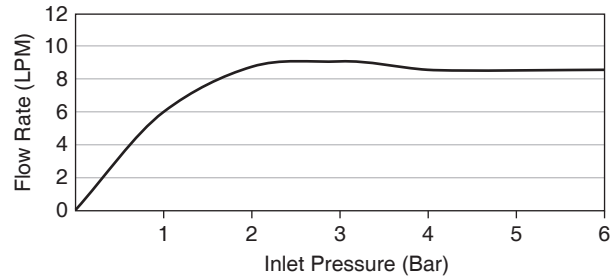

For a full range of color finishes in your market please contact your local Kohler representative

**Flow Curve Bath Spout For K-72695T-B4**

**Flow Curve Handshower**

Note: Flow rates are approximate. (1 gallon = 3.785 liters, 1 bar = 14.5 psi)  
Dimensions are approximate.