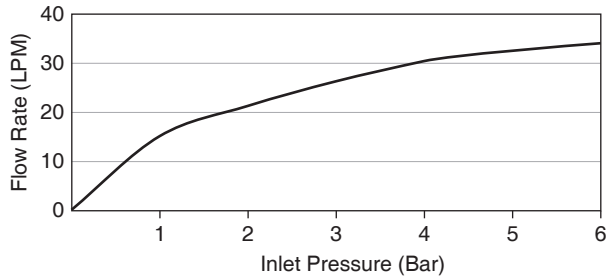

### Features

- Brass construction
- Leak-free ceramic disc valve with lifetime warranty
- Durable Kohler finishes resist corrosion and tarnishing
- Lever handle
- Adjustable inlet fittings with 15 mm tolerance
- 162 mm spout reach (from finished wall to spout) (K-72695T-B4)
- Includes 5-function handshower and diverter (K-72695T-B4)
- Includes 5-function handshower (K-72697T-B4)
- Includes white mineral stone cap

For a full range of color finishes in your market please contact your local Kohler representative

**Flow Curve Bath Spout For K-72695T-B4**

**Flow Curve Handshower**

Note: Flow rates are approximate. (1 gallon = 3.785 liters, 1 bar = 14.5 psi)  
Dimensions are approximate.